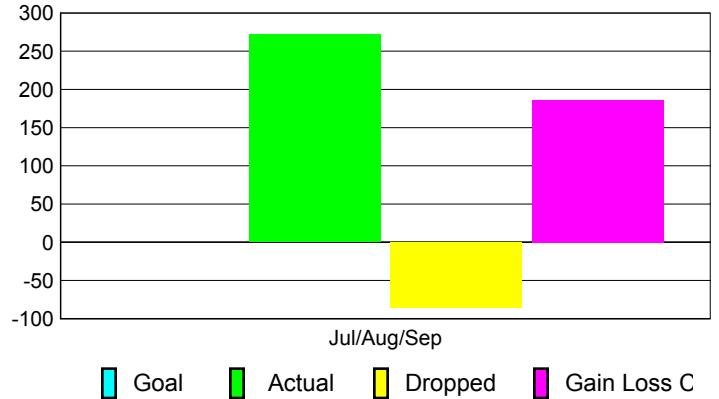

Membership Results 2010-2011

Goal, New, Dropped, Gain/Loss